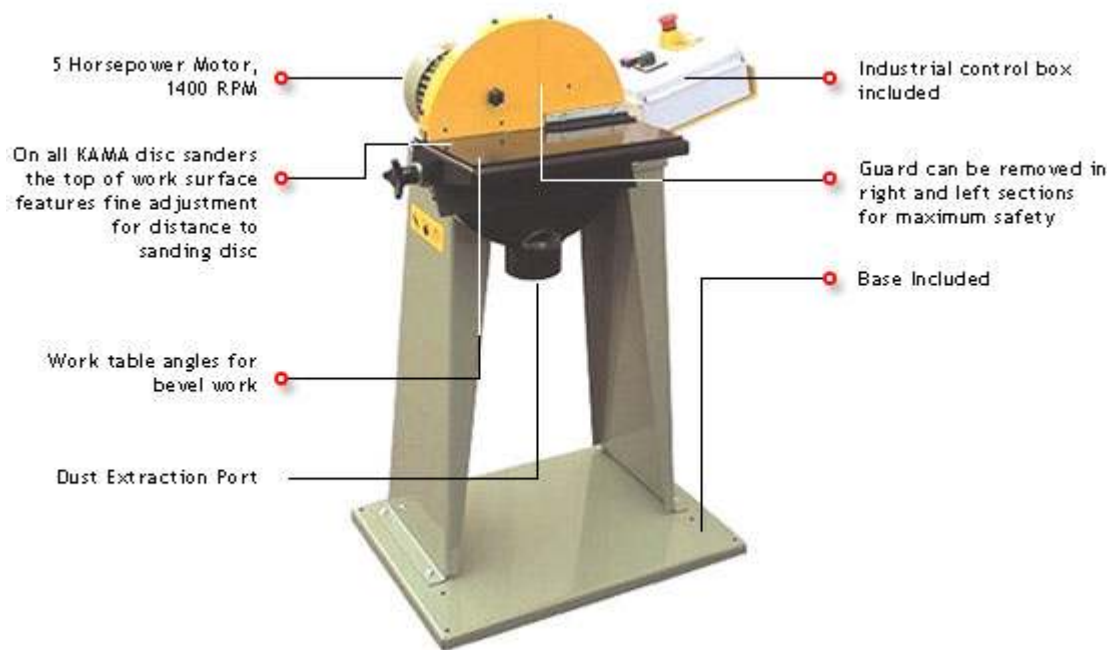

Kama Precision Bandsaws
Welcome to the world of accuracy

KAMA 406-20 20" 5 Horse Power Disc Sander ▣

Full Guards

One Guard
Notice the Dust Seal on right

No Guard

The KAMA 20" Disc Sander features unmatched, vibration free performance. The machine is incredibly quiet and smooth.

	Price	Shipping
KAMA 406-20 5 HP, Heavy Duty Disc Sander with Base	\$ 2395.00	\$ 140.00
Disc Speed: 1400 RPM Motor: 5 HP, 220V, 3 Phase Weight: 198 Pounds		
KAMA ASP-6 Integrated Dust Extractor	\$ 895.00	